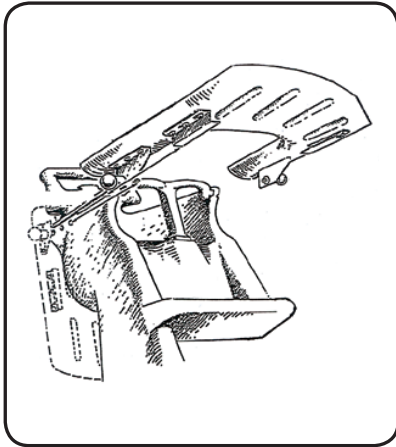

# The Classic High Chair Tray Usage Instructions

P/N KB104

**Please Note:** The Classic High Chair is designed to be used by an infant or child capable of sitting upright and unassisted. Waist restraint should be buckled at all times when in use.

## **WARNING:**

- Prevent serious injury of death from falls or sliding out. Always use the restraint system.
- The child should be secured in the high chair at all times by the restraining system.
- The tray is not designed to hold the child in the chair.
- It is recommended that the high chair be used only by children capable of sitting upright and unassisted.
- Never leave child unattended.

## **Tray Instructions**

The tray can be attached to (and removed from) the high chair by pulling out both ends of the round side latches at the same time, and sliding the tray in (or out) of tray notches.

## **Restraint Usage**

To fasten the waist strap, push spring tabs into the buckle receptacle until both lock in place with an audible “click”.

The waist restraint can be adjusted to make the strap tighter or looser.