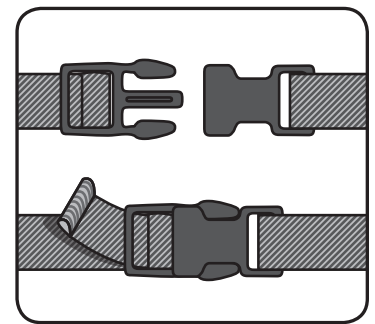

The waist restraint can be adjusted to make the strap tighter or looser.

Maintenance

Clean and sanitize regularly. Wipe down tray with a soft rag using a non-abrasive cleaner.

Important: DO NOT USE BLEACH on this product. May cause discoloration. Use of bleach on this product will void warranty. Do not use abrasive cleaners as they can scratch the product.

Koala Kare Products A Division of Bobrick
6982 South Quentin St., Centennial, CO 80112-3945

Main 303.539.8300 **Toll Free** 888.733.3456
Fax 303.539.8399 **Koalabear.com**

P/N 396 - April 2017