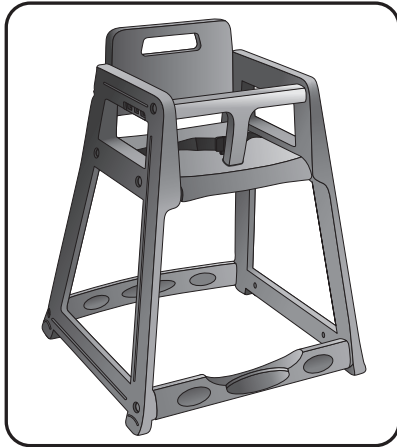

The Diner High Chair Usage Instructions

P/N KB950

Please Note: This product is designed to be used by an infant or child capable of sitting upright and unassisted. Waist restraint should be buckled at all times when in use.

⚠ WARNING:

- Always keep child in view while in the high chair. Stay near and watch child during use.
- Always use restraints, and adjust to fit snugly. The child should be secured in the high chair at all times by the restraining system.
- It is recommended that the high chair be used only by children capable of sitting upright unassisted.
- Do not use the high chair unless all components are correctly fitted and adjusted.
- **FALL HAZARD:** Children have suffered severe head injuries including skull fractures when falling from high chairs. Falls can happen suddenly if a child is not restrained properly.

You are responsible for the safe operation of this unit.

Inspection Criteria

A properly maintained unit:

Has three ends of a functioning, non-frayed strap.

Buckle clicks when closed and is attached at all ends on seat bottom.