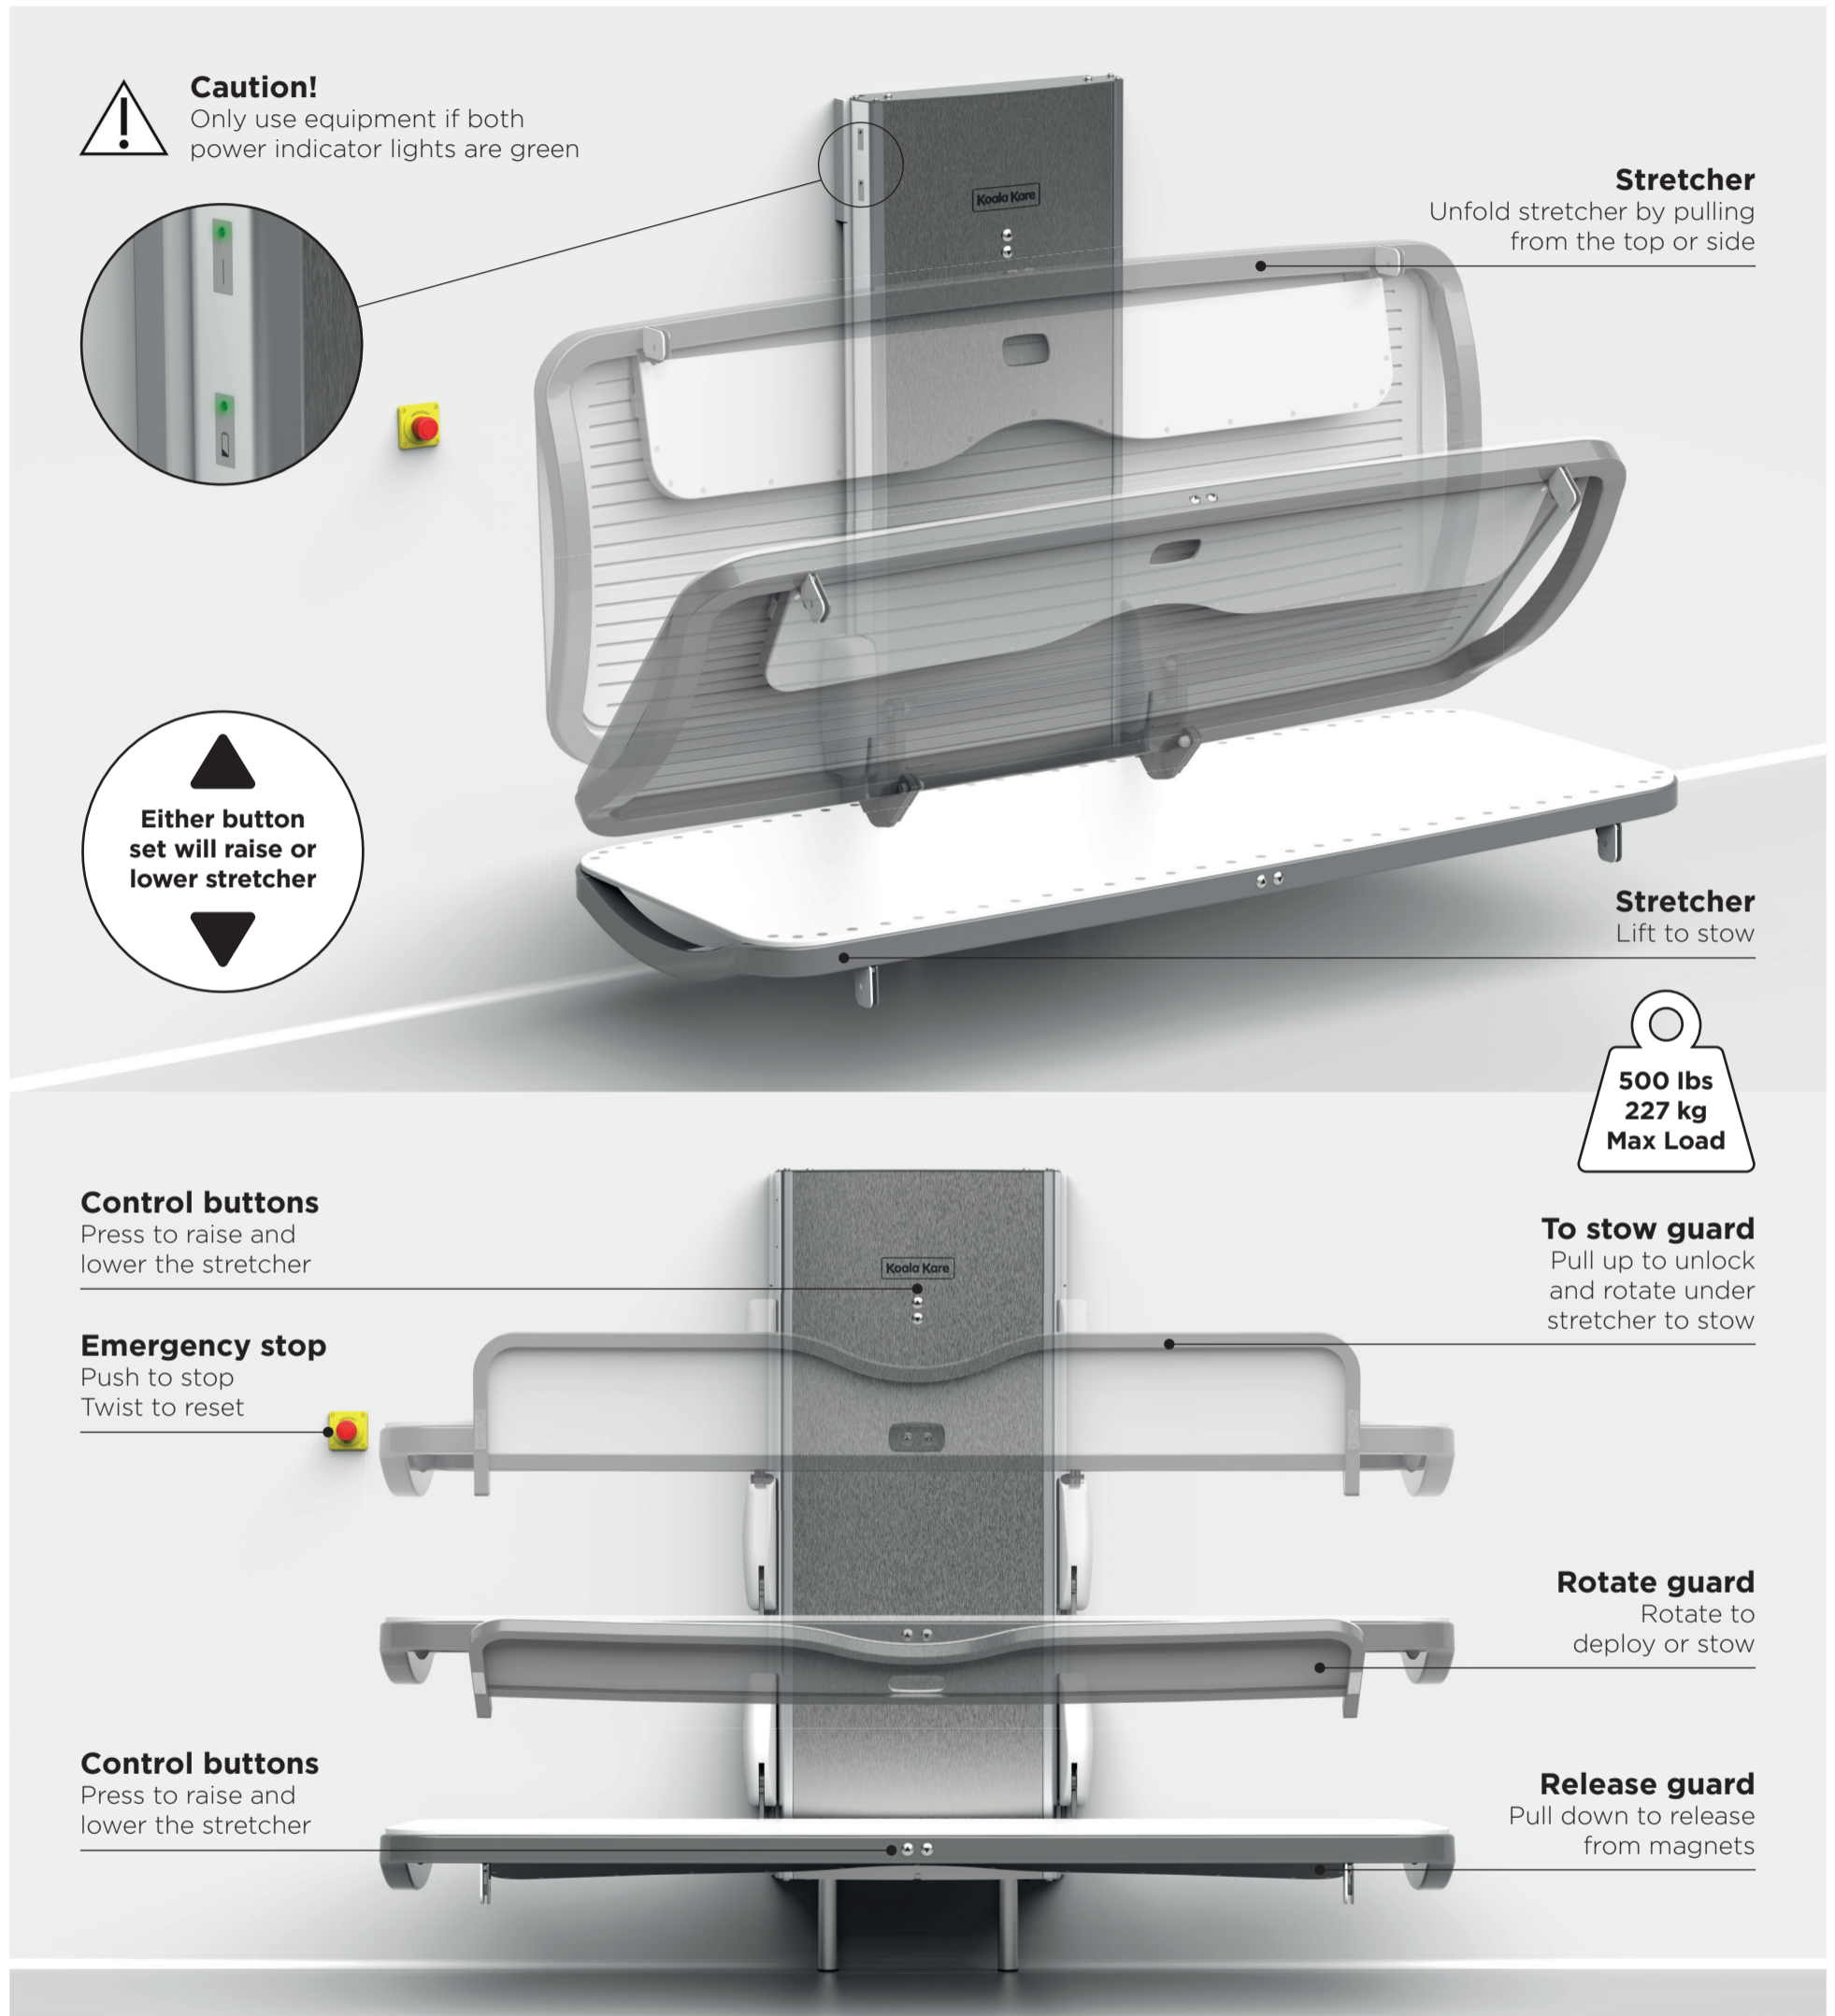

KB3000-AHL

Adjustable Height Changing Station

Koala Kare™

Caution!
Only use equipment if both power indicator lights are green

Stretcher
Unfold stretcher by pulling from the top or side

Either button set will raise or lower stretcher

Stretcher
Lift to stow

500 lbs
227 kg
Max Load

Control buttons
Press to raise and lower the stretcher

To stow guard
Pull up to unlock and rotate under stretcher to stow

Emergency stop
Push to stop
Twist to reset

Rotate guard
Rotate to deploy or stow

Control buttons
Press to raise and lower the stretcher

Release guard
Pull down to release from magnets

Warning! Risk of injury by crushing. Ensure the area underneath the stretcher is kept clear of obstructions before operating. Keep clear of the area above the stretcher when stowing.

Caution! Keep clear of moving parts when operating. Ensure there are no obstructions when moving the guard into position.

Action! Always deploy the guard before moving the changing table with a person on the stretcher.